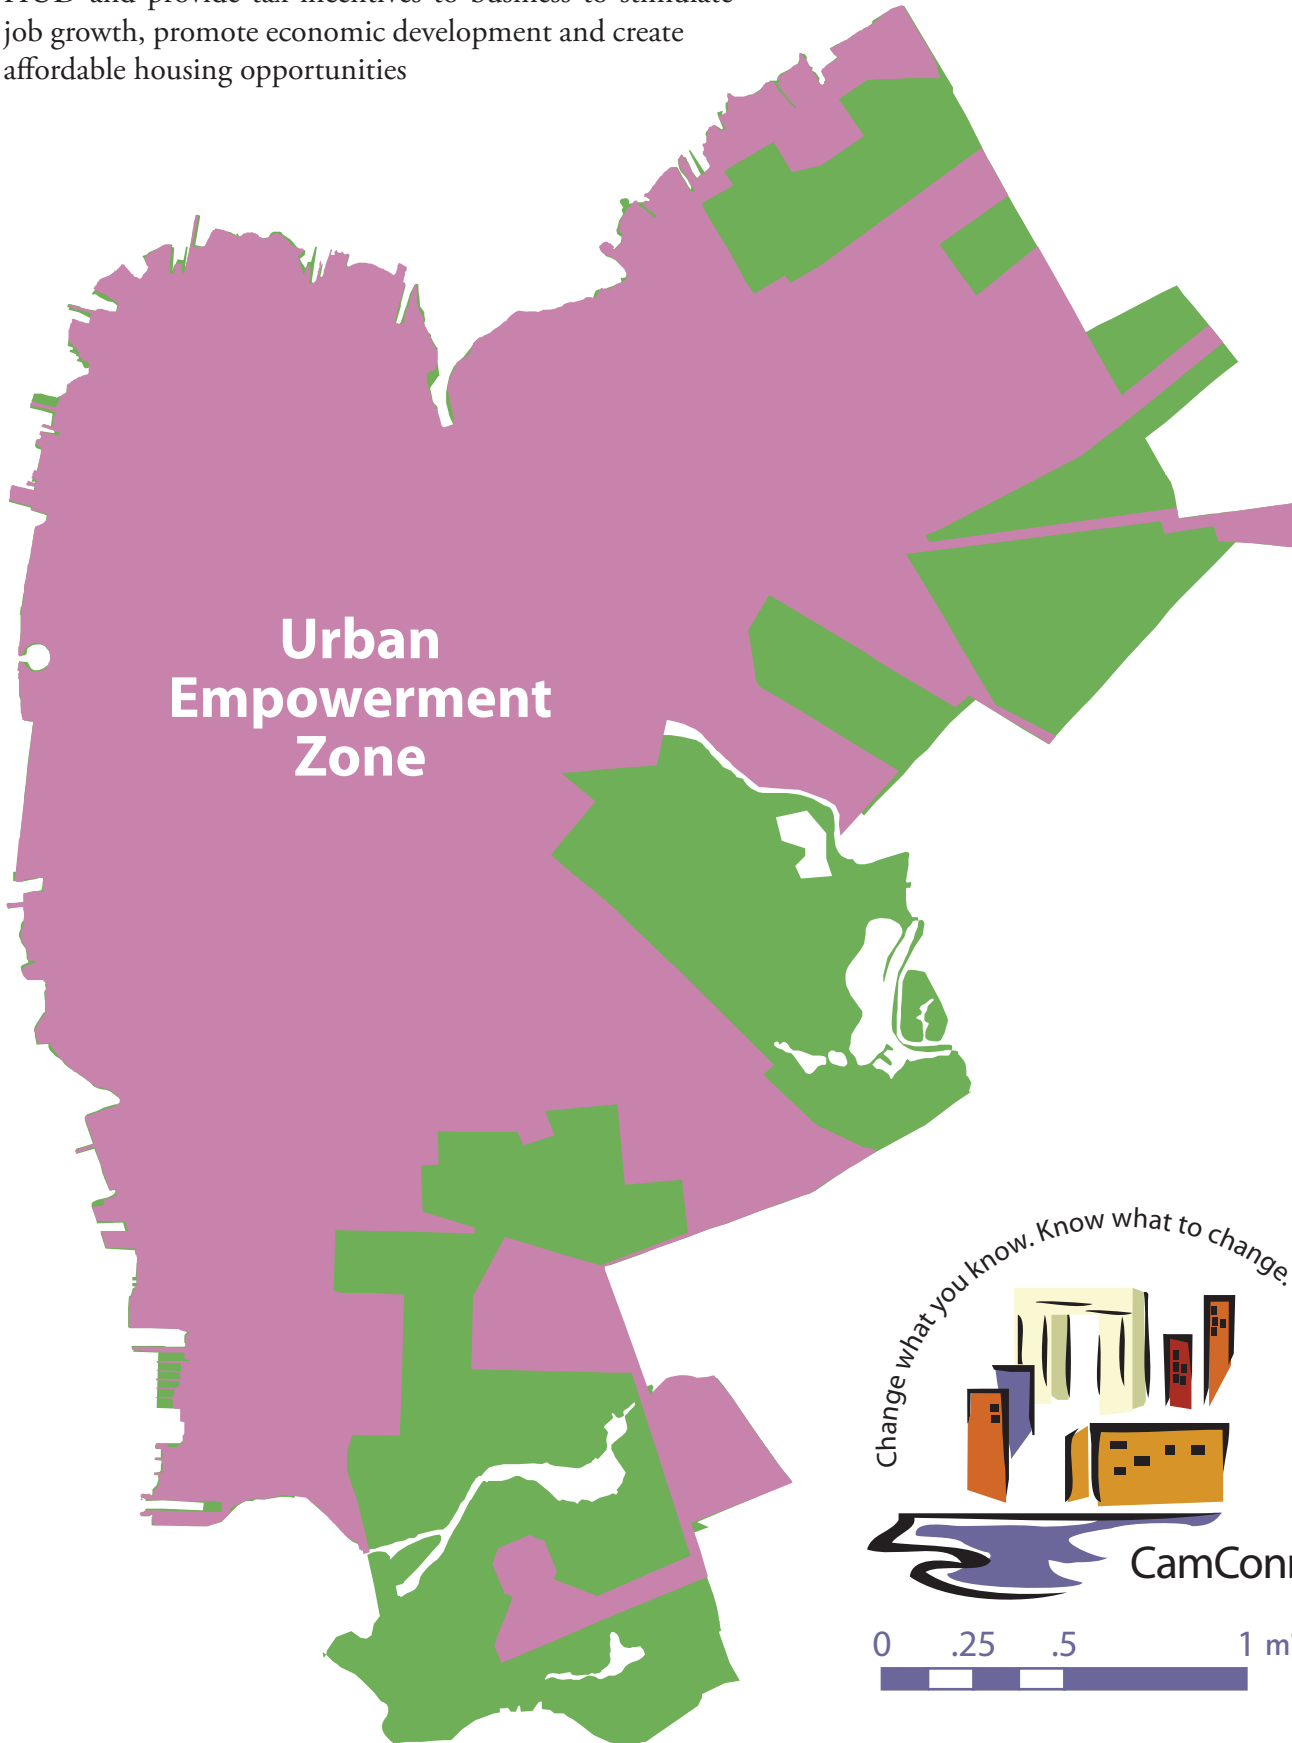

Change what you know. Know what to change.

CamConnect.org

0 .25 .5 1 miles

The complex block contains a graphic illustration of a city skyline with several buildings of different heights and colors (orange, yellow, blue) situated on a blue riverbank. Below the illustration is a scale bar with markings at 0, .25, .5, and 1 mile. To the right of the scale bar is a blue north arrow pointing upwards with the letter 'N' below it.