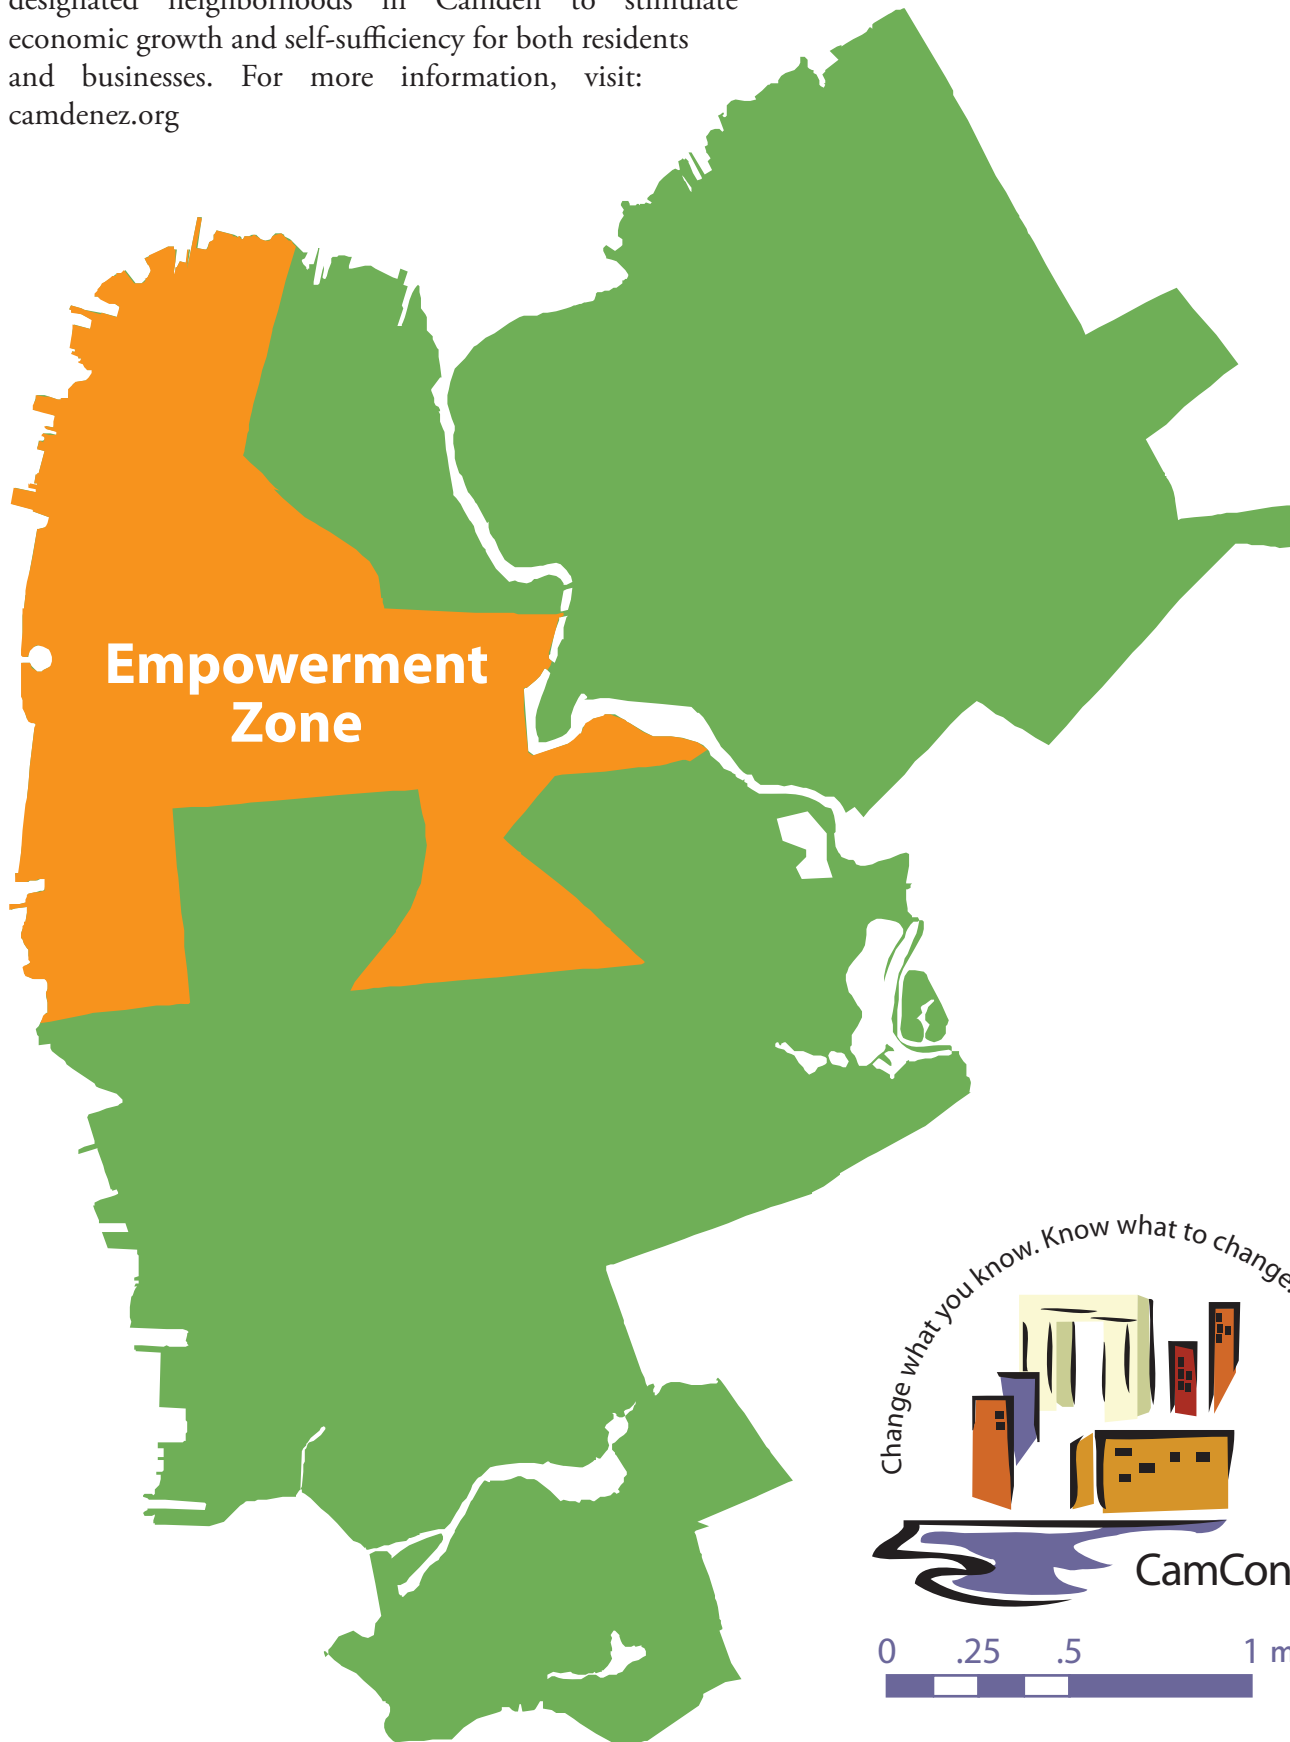

Camden Empowerment Zone

Background: The Camden Empowerment Zone consists of designated neighborhoods in Camden to stimulate economic growth and self-sufficiency for both residents and businesses. For more information, visit: camdenez.org

Change what you know. Know what to change.

CamConnect.org

0 .25 .5 1 miles

A scale bar with markings at 0, .25, .5, and 1 mile.