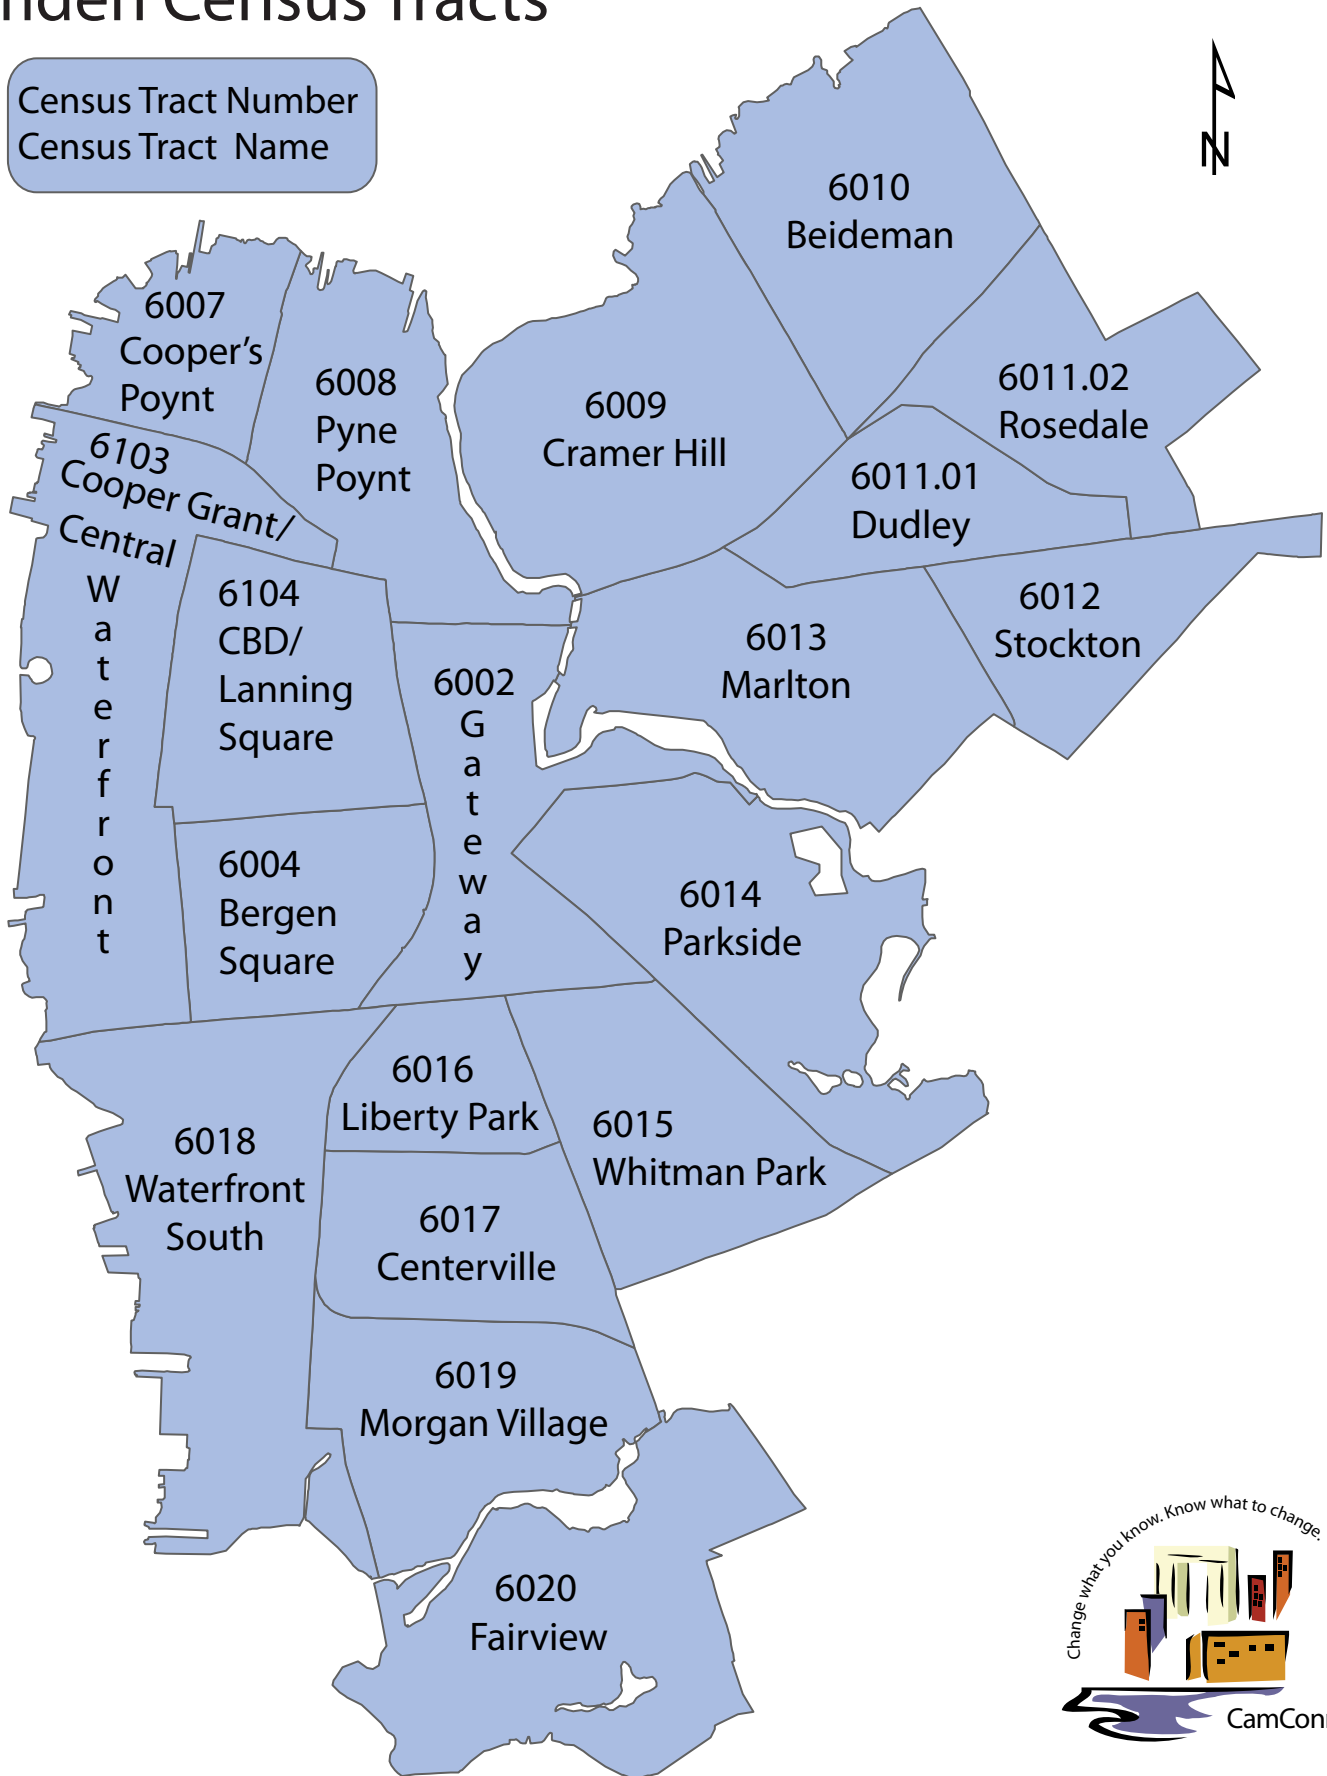

KNOW YOUR CITY

Camden Census Tracts

Census Tract Number
Census Tract Name

For more info, visit: CamConnect.org
808 Market St., Camden NJ 08102 · (856) 365-9510 ext. 2027