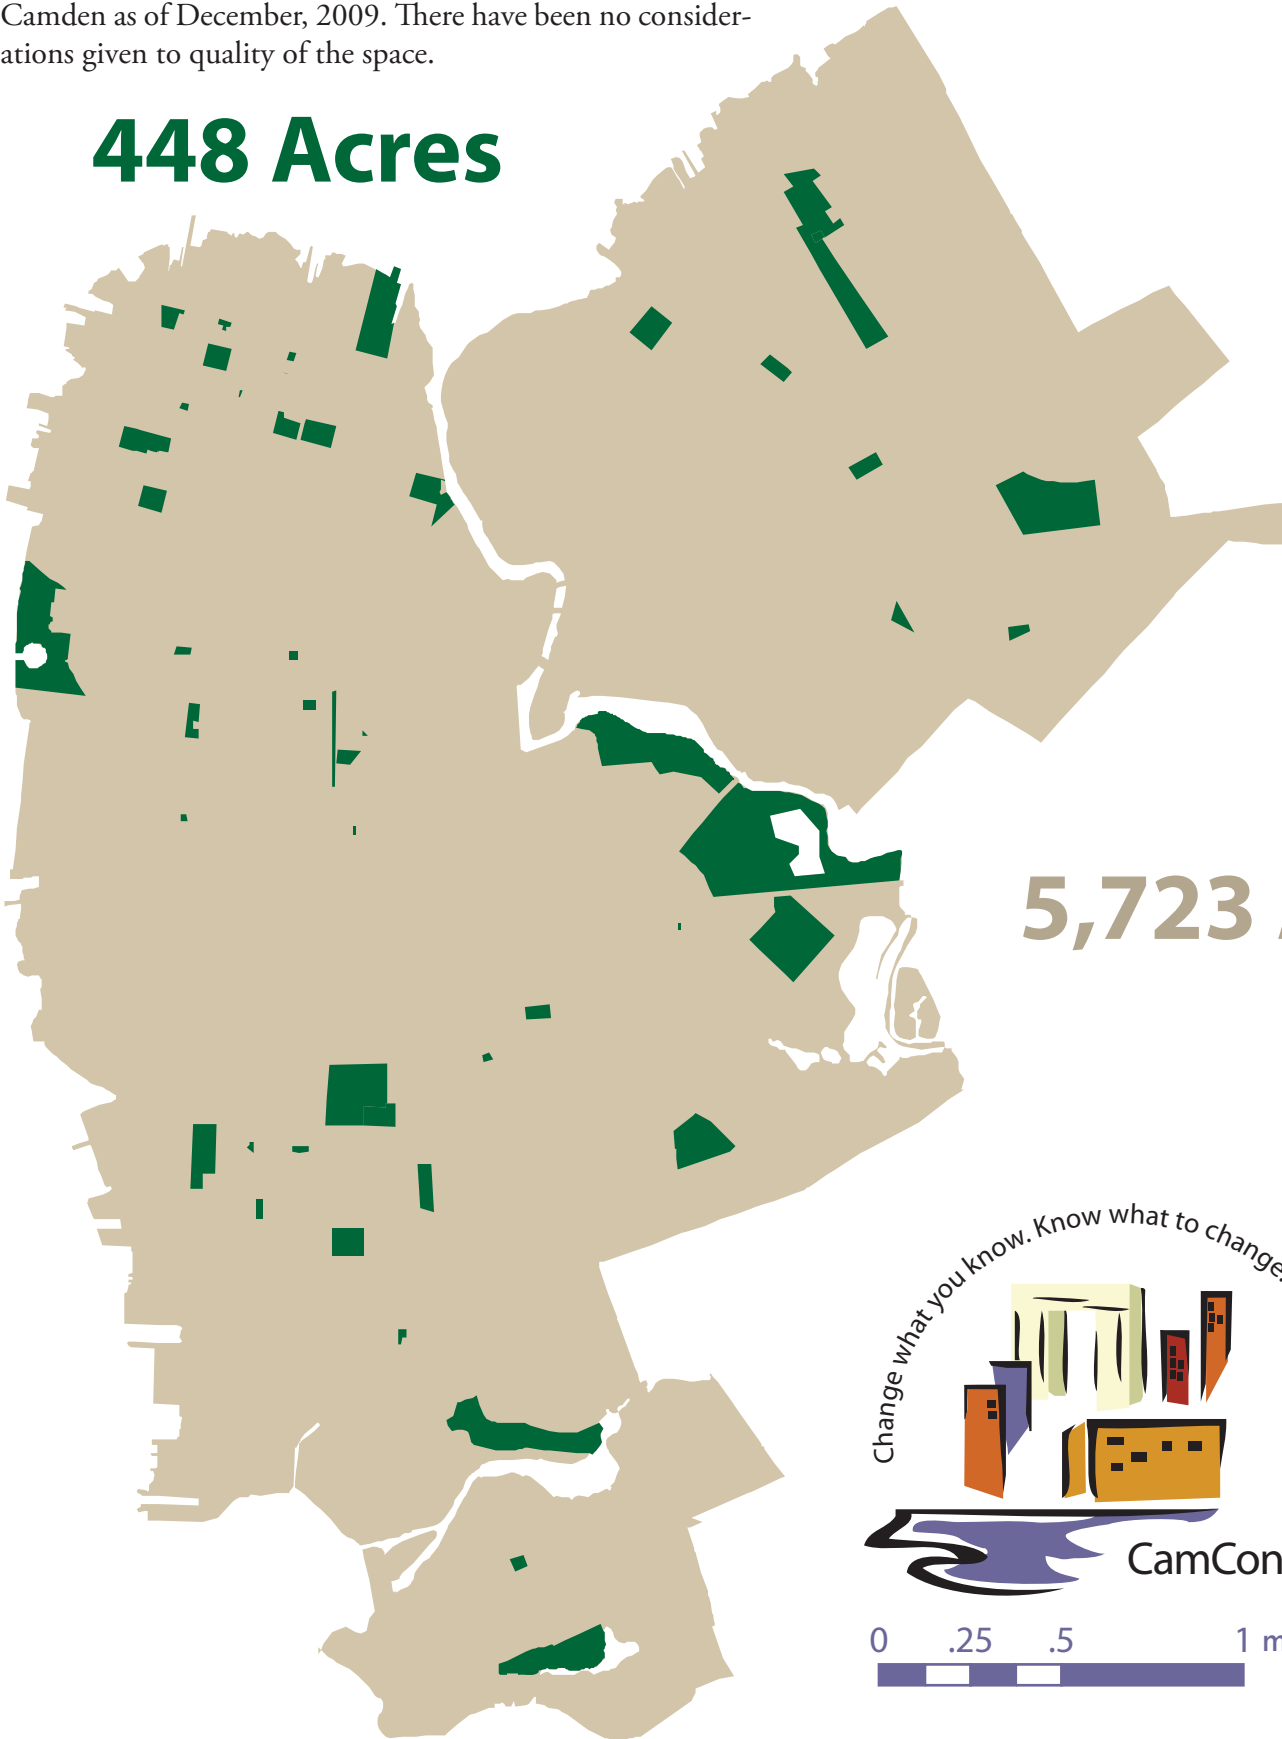

Camden City Parks

Background: This map displays city and county owned parks in Camden as of December, 2009. There have been no considerations given to quality of the space.

448 Acres

5,723 Acres

Change what you know. Know what to change.

CamConnect.org

0 .25 .5 1 miles